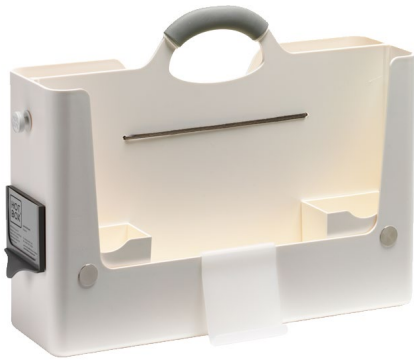

Hotbox 2 Price List USD\$

Hotbox 2 Caddie

Code: H2

Hotbox 2 Caddie with Side Pull/ Name Tag, x2 Utility Pots, Tablet Strap, Tablet Stand and Cover Connectors.

\$55.00 (Exc. Taxes) [Buy Online](#)

Blazer Cover

Hotbox 2 Camira Blazer Cover. Blazer is a classic pure new wool upholstery fabric with a billiard cloth felted finish. The fabric is made from premium New Zealand lambswool.

\$47.00 (Exc. Taxes) [Buy Online](#)

Nexus Cover

Hotbox 2 Camira Nexus Cover. Nexus is a sleek and stylish technical knit, offering two dimensional stretch and comfort cushioning, in a pin prick dot matrix design effect.

\$40.00 (Exc. Taxes) [Buy Online](#)

Blazer Pencil Case

The Camira's Blazer Pencil Case is a stylish case to match your Hotbox 2 Blazer cover.

\$18.00 (Exc. Taxes) [Buy Online](#)

Blazer Laptop Sleeve

The Camira Blazer Laptop Sleeve is a stylish case and will fit a 15-inch laptop.